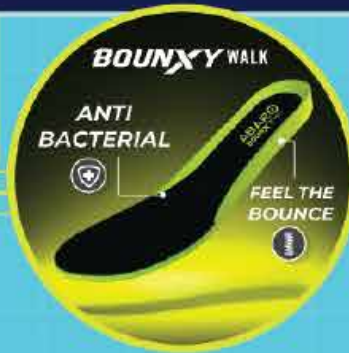

Insole

S <26-33> RM29.99
M <34-40> RM30.99

PRIMARY SCHOOL

SECONDARY SCHOOL

B7601

Insole

<36-44> RM43.99
XL <45> RM45.99

NEW

B7228

Insole

<36-44> RM43.99
XL <45> RM45.99

NEW

7229

Insole

<33-44> RM41.99
XL <45-46> RM43.99

7286